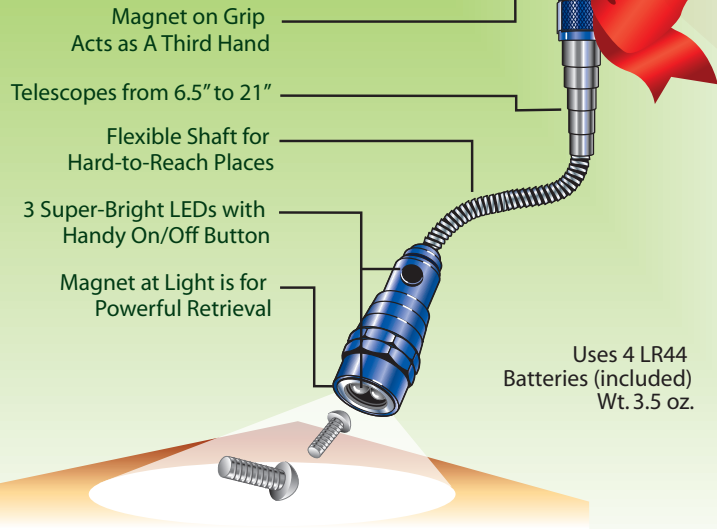

# The Extendable Magnetic FLASHLIGHT

Dear Santa,  
1. EMF - extendable magnetic flashlight  
2. Ultimate Puller  
3. Rite-Sit Mirror  
4. Slide Driver

**Put the EMF at the top of your wish list!**

**The EMF is an extra hand when you work in those hard-to-see places!**

**An excellent choice for:**

- D.I.Y.ers**
- Repairmen**
- Contractors**
- Mechanics**
- Artists/Crafters**

**Part #EMF-1** Extendable Magnetic Flashlight  
**Part #FB-1** Extra Long Life Batteries

available from